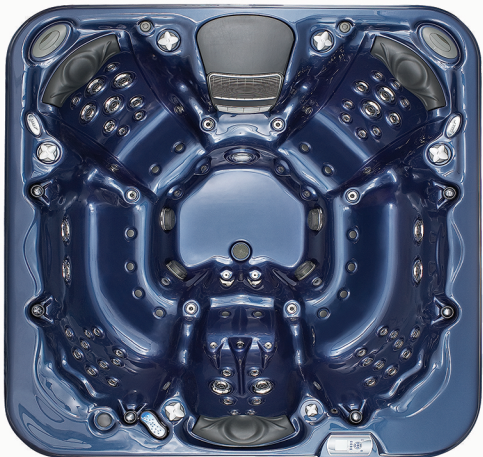

Sterling Leisure

XP 1

Shown in Cobalt Blue (no longer available)

Dimensions

92" x 92" x 36"

233.7 cm x 208.3 cm x 91.4 cm

Specifications

Seating Capacity: 7

Stainless Steel Jets: 88

Pumps: 1 Variable Sp. Pump

1 Dual 300

Water Capacity: 350 Gallons

1,325 Liters

Dry Weight: 1,000 Lbs

454 Kg

Filled Weight: 3,916 LBS

Cabinet Colors:

- Mahogany
- Coastal Grey
- American Heritage

Shell Colors:

- Pearl Shadow
- Cameo
- Sterling Silver Marble

Optional Features

- Deluxe Stereo System with Sub Woofer, built in Speakers and MP3/iPod Dock
- XT Insulation

Cover Colors:

- Old Teak
- Prestige Grey
- Walnut
- Desert Horizon
- Tuscan Sun