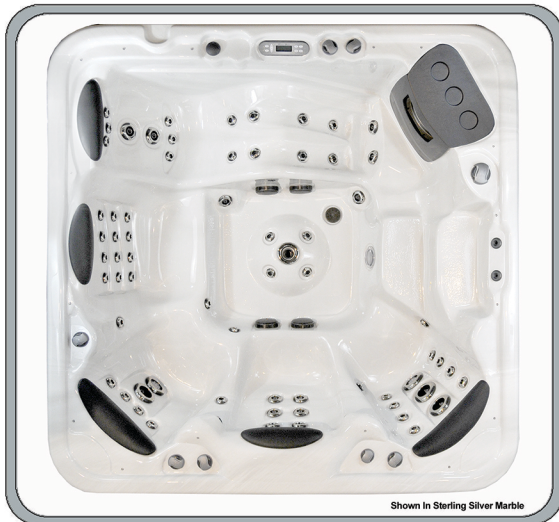

Sterling Leisure

Essence

Dimensions

91" x 91" x 37"

231 cm x 231 cm x 94 cm

Specifications

Seating Capacity:	6
	1 Lounger
Stainless Steel Jets:	71
Pumps:	1 Dual Speed 300
	1 Speed 300
	1 24-Hour Filtration Pump
Water Capacity:	380 Gallons
	1,438 Liters
Dry Weight:	1,010 Lbs
	458 Kg
Filled Weight:	4,178 LBS
	1,895 Kg
Electrical:	240V/60A

Features:

- Comfortable Pillows (5)
- 100 Sq. Ft. Lily Filtration System
- ABS Insulated Base and Support Structure
- Digital Smart Controls
- Custom Designed Stainless Steel Hydrotherapy Jets
- Lucite® Cast Acrylic
- 2 Illuminated Water Fountains
- LED Safety and Mood Perimeter Lighting
- LED Multi-Point Coach Light
- Maintenance Friendly Synthetic Cabinet
- Solid-Frame Pressure Treated Support Structure
- Ozone Generator
- Heavy Duty Cover
- Components that Meet Safety Standards

Cabinet Colors:

- Mahogany
- Coastal Grey
- American Heritage

Shell Colors:

- Pearl Shadow
- Cameo
- Sterling Silver Marble

Optional Features

- Deluxe Stereo System with Sub Woofer, built in Speakers and MP3/iPod Dock
- XT Insulation

Cover Colors:

- Old Teak
- Prestige Grey
- Walnut
- Desert Horizon
- Tuscan Sun